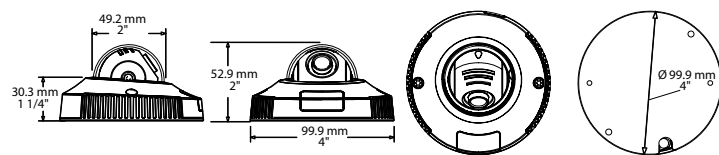

IP Camera Dimensions