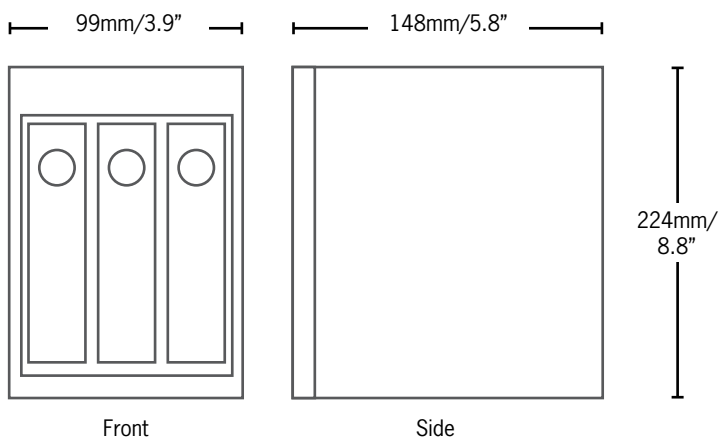

\*microSD card not included

## Package Dimensions

Weight:	14.75kg/32.5lbs
Package Dimensions:	396mm x 275mm x 297mm / 15.6" x 10.8" x 11.7"
	(W x H x D)
Cube:	0.0323 Cubic Metres / 1.14 Cubic Feet

## NVR Dimensions